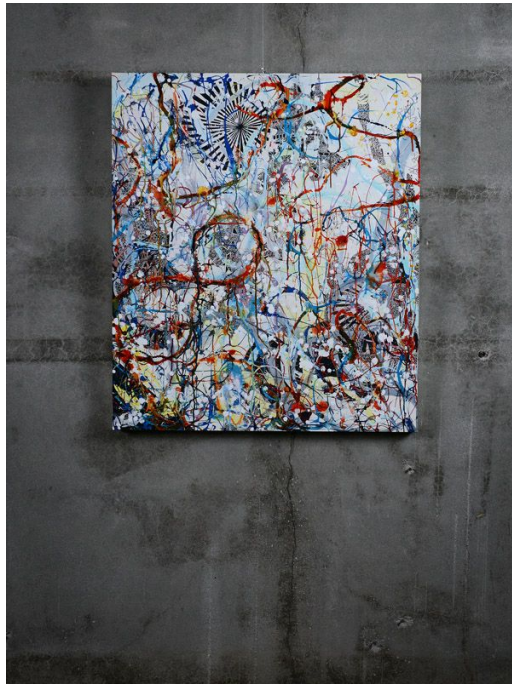

Peter Wu "Shake Shake Off of your Flesh Flesh," ink and u.v varnish on paper mounted on wood
36 ¼" w x 42 ¼" h